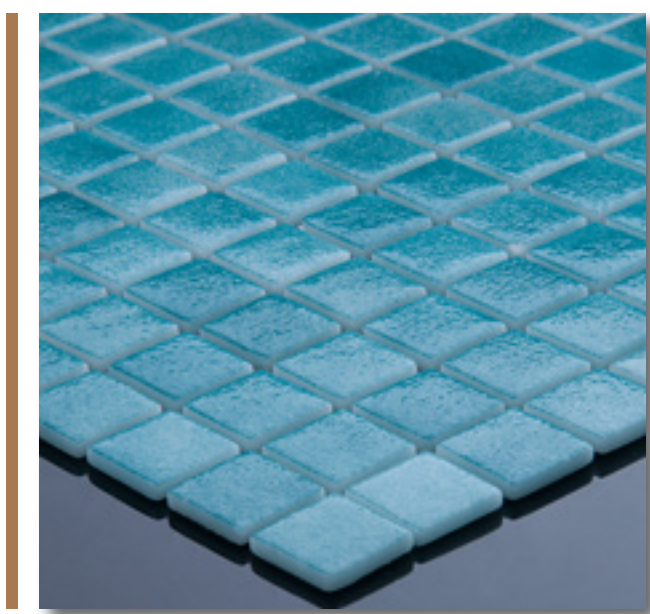

Nyks Vein Cut

Nyks Vein Cut which presents layers of nature, discovers impressive surfaces in modern and classic spaces. Provides you to feel nature around, by reflecting perfect harmony of beige colour tones.

MOSAIC TILES

Celebrating history,
culture and aesthetics...

A mosaic is a piece of art and was created by assembling small pieces of coloured marble to create an image on floors or walls. Popular as an art form during the Roman Empire, mosaics reached the pinnacle of craftsmanship, with their intricate designs, delicate handcrafted images, colour combinations and ability to reflect light. The chosen colour and materials often reflected the owner's personal taste as well as status in society. Mosaics are still very popular in today's houses for both indoor and outdoor living areas - giving the space a unique creative character.

HEXAGON SERIES

PREMIUM/ART SERIES

CRYSTAL SERIES

DROPS SERIES

PRESSED GLASS SERIES

NATURAL STONE SERIES

POOL GLASS SERIES

DOORS