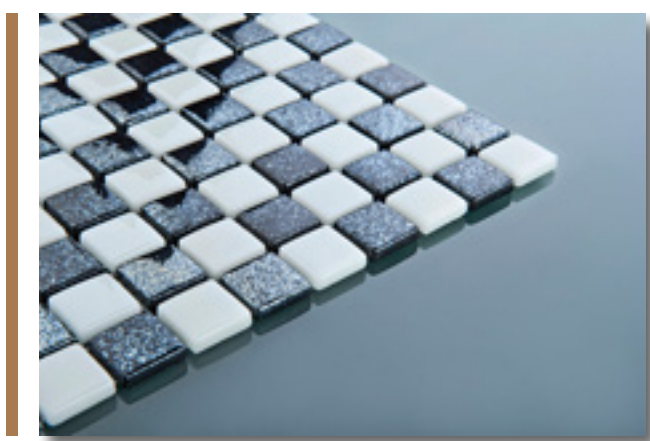

PRESSED GLASS SERIES