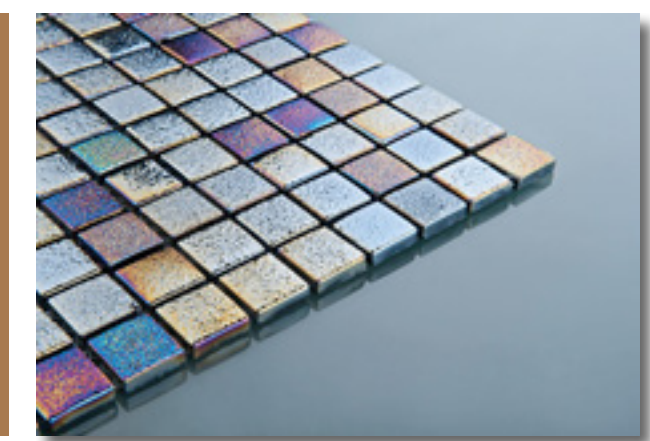

Nyks Vein Cut

Nyks Vein Cut which presents layers of nature, discovers impressive surfaces in modern and classic spaces. Provides you to feel nature around, by reflecting perfect harmony of beige colour tones.

MOSAIC TILES

Celebrating history,
culture and aesthetics...

A mosaic is a piece of art and was created by assembling small pieces of coloured marble to create an image on floors or walls. Popular as an art form during the Roman Empire, mosaics reached the pinnacle of craftsmanship, with their intricate designs, delicate handcrafted images, colour combinations and ability to reflect light. The chosen colour and materials often reflected the owner's personal taste as well as status in society. Mosaics are still very popular in today's houses for both indoor and outdoor living areas - giving the space a unique creative character.

HEXAGON SERIES

PREMIUM/ART SERIES

CRYSTAL SERIES

DROPS SERIES

PRESSED GLASS SERIES

NATURAL STONE SERIES

POOL GLASS SERIES

DOORS