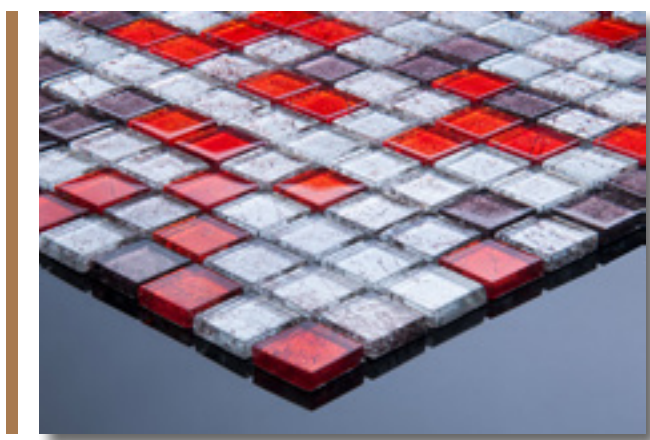

PREMIUM/ART SERIES