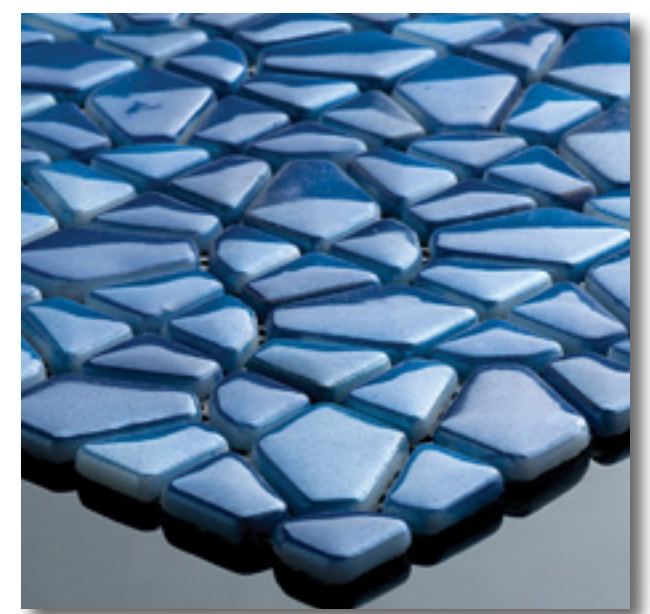

Nyks Vein Cut

Nyks Vein Cut which presents layers of nature, discovers impressive surfaces in modern and classic spaces. Provides you to feel nature around, by reflecting perfect harmony of beige colour tones.

MOSAIC TILES

Celebrating history,
culture and aesthetics...

A mosaic is a piece of art and was created by assembling small pieces of coloured marble to create an image on floors or walls. Popular as an art form during the Roman Empire, mosaics reached the pinnacle of craftsmanship, with their intricate designs, delicate handcrafted images, colour combinations and ability to reflect light. The chosen colour and materials often reflected the owner's personal taste as well as status in society. Mosaics are still very popular in today's houses for both indoor and outdoor living areas - giving the space a unique creative character.

HEXAGON SERIES

PREMIUM/ART SERIES

CRYSTAL SERIES

DROPS SERIES

PRESSED GLASS SERIES

NATURAL STONE SERIES

POOL GLASS SERIES

DOORS