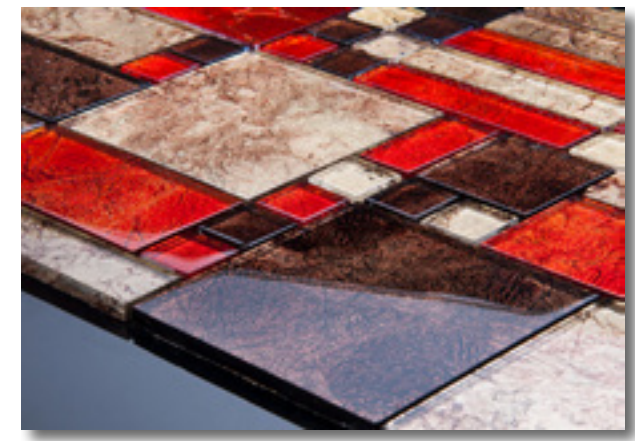

PREMIUM/ART SERIES